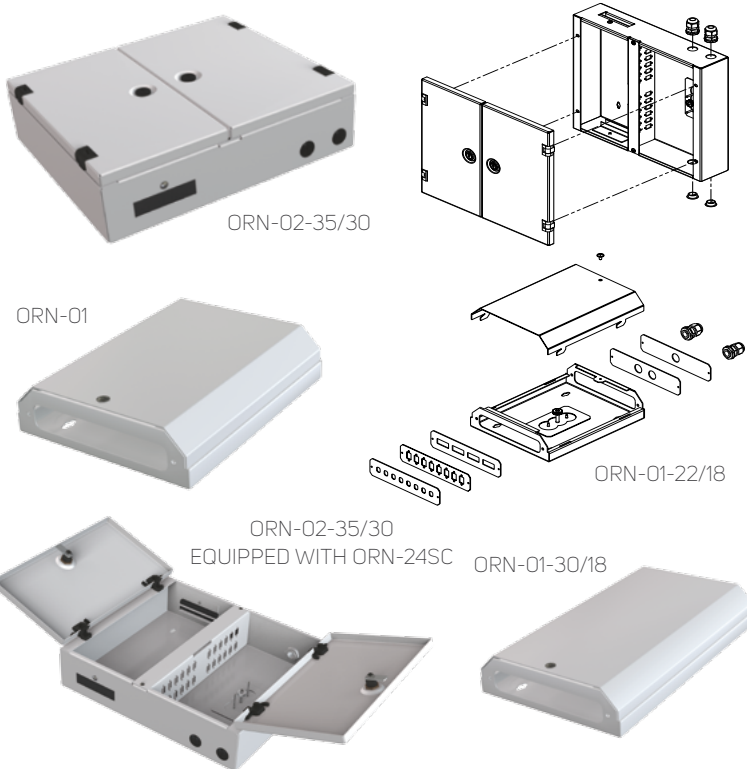

- Package includes:
 - ORPM-01: 1x fibre-optic box, 2x cable holders, 2x 19" brackets, 4x screws M5, 2x screws M4
 - OR-xxxx: 1x front panel

Code	H (in U)	W	D (mm)	Description	Package
ORPM-01	1	19"	300	Fixed	1 pc

* Without numbering and holes for screws

Note: All dimensions in mm

19" TELESCOPIC FIBER-OPTIC SPLICE BOXES

ORVE-01-250

Code	H (in U)	W	D (mm)	Description	Package
ORVM-01	1	19"	320	Telescopic	1 pc
ORVE-01-250	1	19"	250	Telescopic	1 pc

- Used to terminate optical cables in racks
- Type: telescopic
- Height: 1U
- Modular front panels not included – see table on page 115
- Up to 24 positions for FO couplings
- Front panel must be selected and ordered separately

- Package includes:
 - ORVM-01: 1x fibre-optic box, 2x cable holders, 2x screws M4
 - ORVE-01-250: 1x fibre-optic box, 2x 19" brackets, 6x screws M4

WALL-MOUNTING FIBER-OPTIC SPLICE BOXES

Code	Type	W x H (mm)	Package
ORN-01-30/18	Single	300x180	1 pc
ORN-01-22/18	Single	220x180	1 pc
ORN-02-35/30	Double	350x300	1 pc