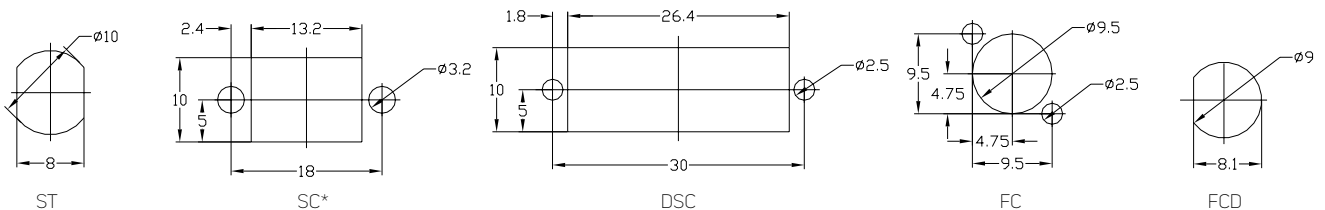

TYPES OF HOLES FOR FIBER-OPTIC CONNECTORS:

* Used also for DUAL-LC (adapter needed)

Note: Dimensions in mm (before powder coating)