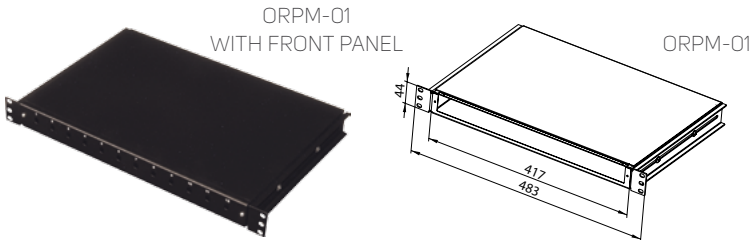

FIBER-OPTIC PRODUCTS

19" FIXED FIBER-OPTIC SPLICE BOX

- Type: fixed
- Height: 1U
- Modular front panels not included (see below)
- Up to 24 positions for FO couplings
- Front panel must be selected and ordered separately
- Cable entry openings in rear

- Holes not in use can be covered with blank modules
- Installed in racks with adjustable holders
- Installation kit for splice cassettes and inner organizer (included)
- Wide range of accessories (optional)
- Color: powder-coated RAL 9005

- Package includes:
 - ORPM-01: 1x fibre-optic box, 2x cable holders, 2x 19" brackets, 4x screws M5, 2x screws M4
 - OR-xxxx: 1x front panel

Code	H (in U)	W	D (mm)	Description	Package
ORPM-01	1	19"	300	Fixed	1 pc

- Wall-mounting fiber-optic splice boxes (used to terminate optical cables)
- Types:
 - a) double – size 350x300 mm; equipped with double-leaf door and lock
 - b) single – size 300x180 mm or 220x180 mm
- Modular panels with holes for couplings – see table below (must be ordered separately)
- In double FO splice-box up to 24 positions for ST or SC or FC or 12 DSC or FCD adapters