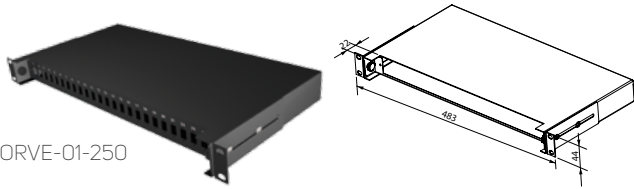

19" TELESCOPIC FIBER-OPTIC SPLICE BOXES

ORVE-01-250

Code	H (in U)	W	D (mm)	Description	Package
ORVM-01	1	19"	320	Telescopic	1 pc
ORVE-01-250	1	19"	250	Telescopic	1 pc

- Used to terminate optical cables in racks
- Type: telescopic
- Height: 1U
- Modular front panels not included – see table on page 115
- Up to 24 positions for FO couplings
- Front panel must be selected and ordered separately

- Cable entry openings in rear
- Holes not in use can be covered with blank modules
- Installs into racks with two sliding holders
- Installation kit for splice cassettes and inner organizer included (ORVM-01 only)
- Wide range of accessories (optional)
- Color: powder-coated RAL 9005

- Package includes:
  - ORVM-01: 1x fibre-optic box, 2x cable holders, 2x screws M4
  - ORVE-01-250: 1x fibre-optic box, 2x 19" brackets, 6x screws M4